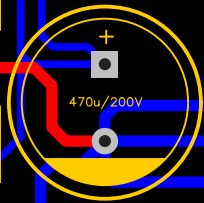

100mA traeger

High Voltage!

# Tube ONE-Power Supply

+REM -REM

LED A K

Relaispg.

+12.6V

Anodenspg.

+87V

PS 25-8G BR