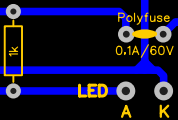

# Tube ONE-Power Supply

+REM -REM

LED A K

Relaispg.

+12.6V

Anodenspg.

+87V

PS 25-8G BR